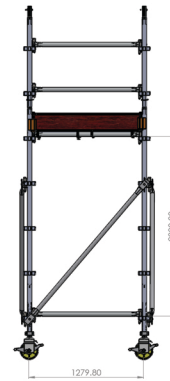

## MOBILE KWIKALLY

MT-L1.3xW1.3xH2

### EXTRA GEAR LIST

MT-L1.3xW1.3xH2.0	CODE	DESCRIPTION	QTY
TIES	900TUBE	0.9m Tube	2
	DC	Doubles (90'z)	2
	WBR	Wall Bracket	2
LADDER	EXL-2	Extension Ladder	1
	KA-1.3L	Ledger 1.3 m	1
2 OUTRIGGERS	S3	Stabilizer 3.0m	2
4 OUTRIGGERS	S3	Stabilizer 3.0m	4

### MAIN GEAR LIST

Part No.	Description	Qty
KA-2.0DB	Diagonal Brace 2.0m	4
KA-TBC	Toe Board Clips	4
KA-1.3L	Ledger 1.3 m	16
KA-CW8	KwikAlly 8 inch Wheels	4
KA-AL-1.3x0.6PH	1280*600mm Hatch	2
KA-1.3TB	1280mm Toe Board	4
KA-0.5S	Standard 0.5m	4
KA-3.0S	Standard 3.0m	4