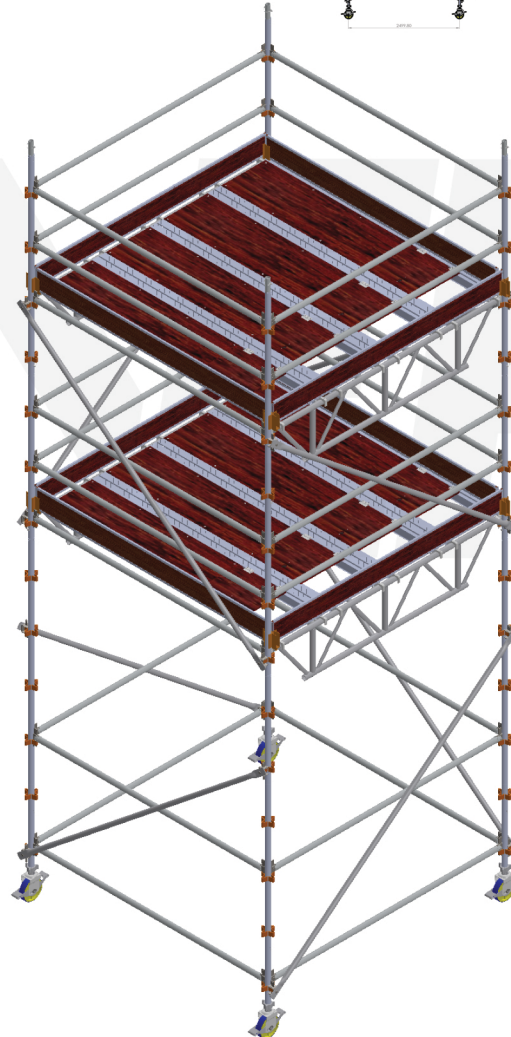

MOBILE KWIKALLY

MT-L2.5xW2.5xH5

EXTRA GEAR LIST

MT-L2.5xW2.5xH5.0	CODE	DESCRIPTION	QTY
TIES	900TUBE	0.9m Tube	2
	DC	Doubles (90'z)	2
	WBR	Wall Bracket	2
LADDER	EXL-2	Extension Ladder	1
	ALSCF30	3.0m Ladder	1
	KA-2.5L	Ledger 2.5 m	1
2 OUTRIGGERS	S5	Stabilizer 5.0m	2
4 OUTRIGGERS	S5	Stabilizer 5.0m	4

MAIN GEAR LIST

Part No.	Description	Qty
KA-3.2DB	Diagonal Brace 3.2m	8
KA-TBC	Toe Board Clips	8
KA-2.5L	Ledger 2.5 m	28
KA-2.5LBL	2500mm Ledger Beam	4
KA-CW8	KwikAlly 8 inch Wheels	4
KA-AL-2.5x0.6PH	2500*600mm Hatch	8
KA-2.5TB	2500mm Toe Board	8
KA-0.5S	Standard 0.5m	4
KA-3.0S	Standard 3.0m	8